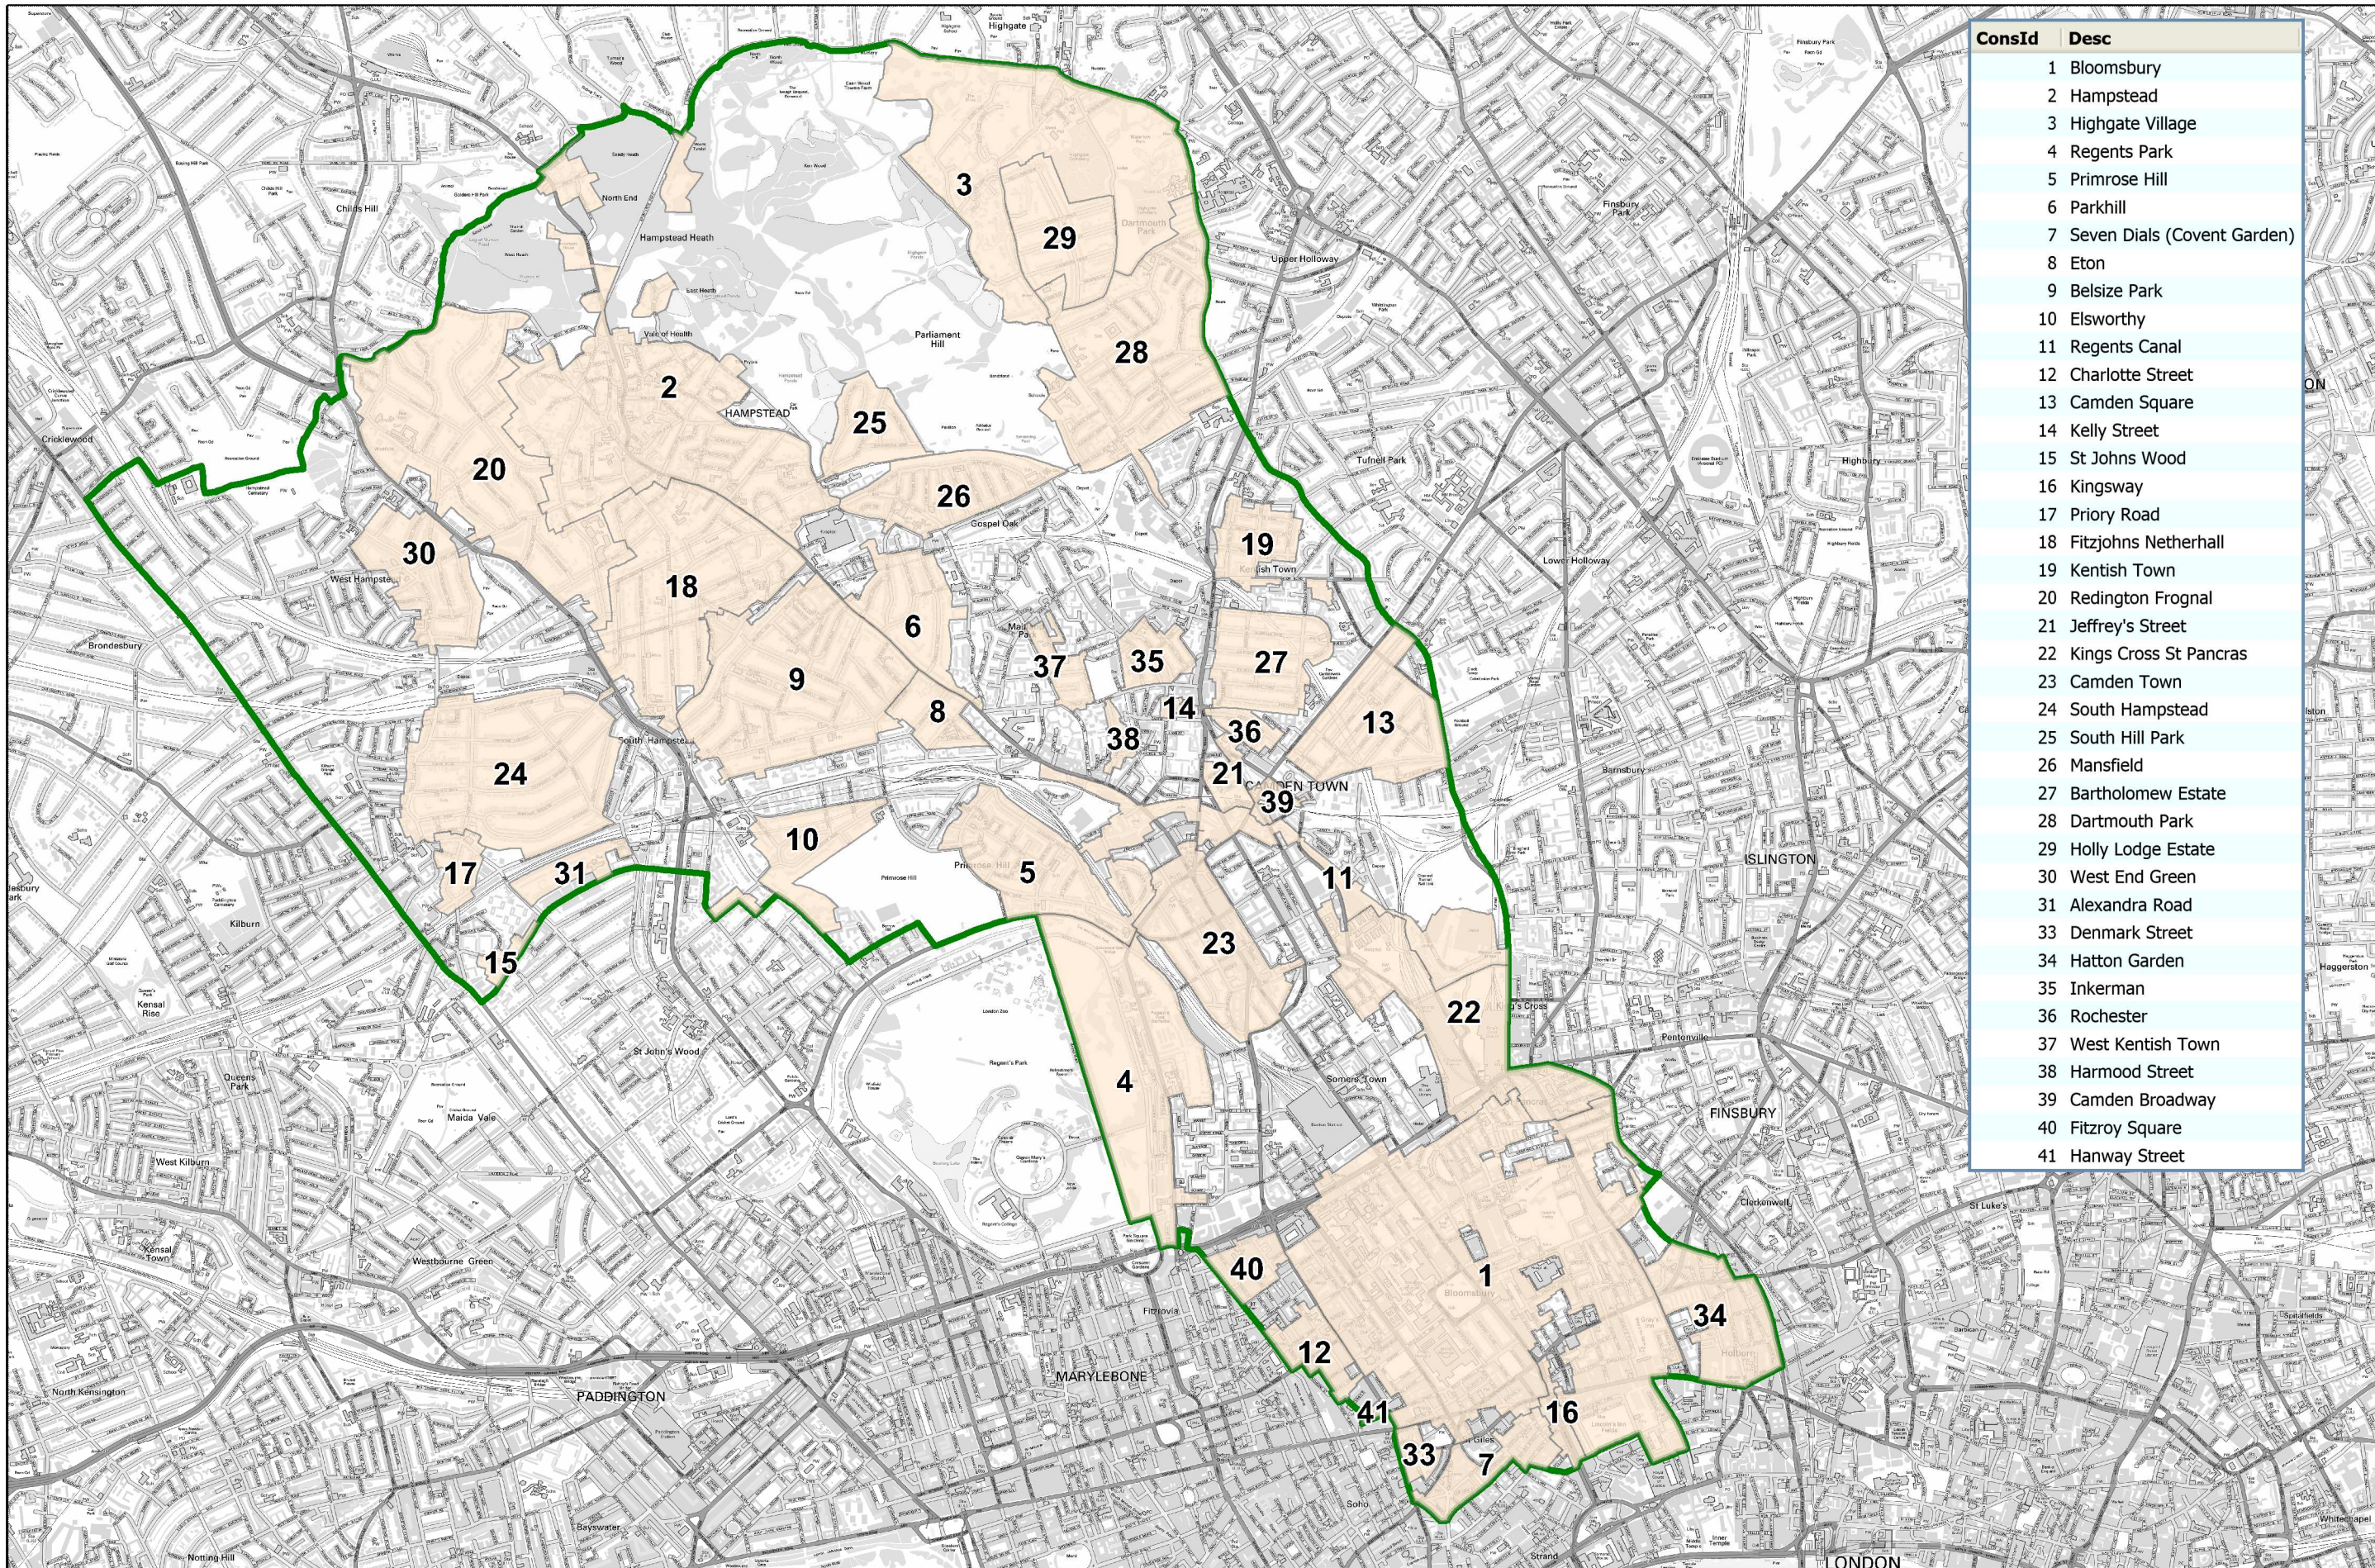

London Borough of Camden
Application for Borough-Wide Regulation 7 Direction

JS6

Map of Conservation Areas in
the London Borough of Camden

Location of
the
Borough
of Camden
in London

ConsId	Desc
1	Bloomsbury
2	Hampstead
3	Highgate Village
4	Regents Park
5	Primrose Hill
6	Parkhill
7	Seven Dials (Covent Garden)
8	Eton
9	Belsize Park
10	Elsworthy
11	Regents Canal
12	Charlotte Street
13	Camden Square
14	Kelly Street
15	St Johns Wood
16	Kingsway
17	Priory Road
18	Fitzjohns Netherhall
19	Kentish Town
20	Redington Froggnal
21	Jeffrey's Street
22	Kings Cross St Pancras
23	Camden Town
24	South Hampstead
25	South Hill Park
26	Mansfield
27	Bartholomew Estate
28	Dartmouth Park
29	Holly Lodge Estate
30	West End Green
31	Alexandra Road
33	Denmark Street
34	Hatton Garden
35	Inkerman
36	Rochester
37	West Kentish Town
38	Harmood Street
39	Camden Broadway
40	Fitzroy Square
41	Hanway Street

Conservation Areas

Reproduced by permission of Ordnance Survey on behalf of HMSO.
 © Crown copyright and database right 2012.
 Ordnance Survey Licence number 100019726.